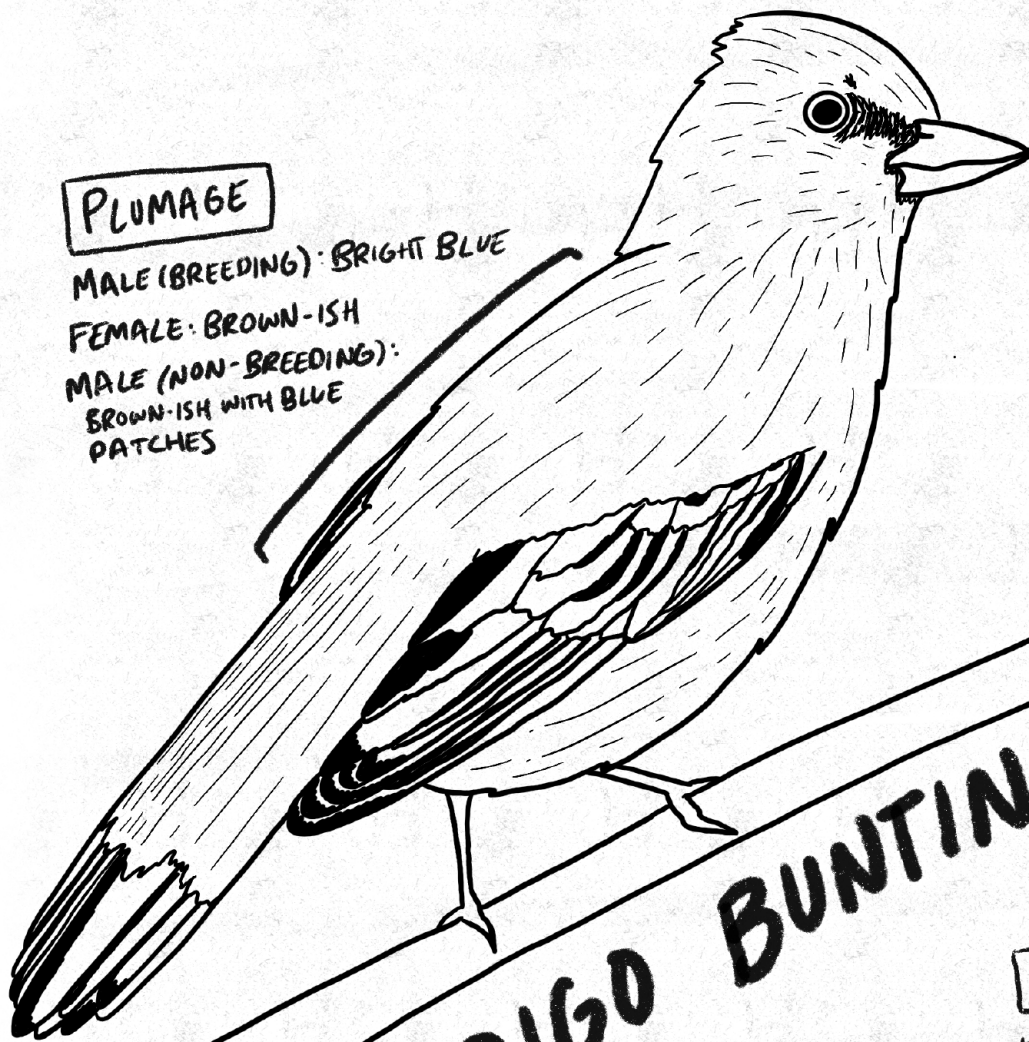

PLUMAGE

MALE (BREEDING): BRIGHT BLUE

FEMALE: BROWN-ISH

MALE (NON-BREEDING):
BROWN-ISH WITH BLUE
PATCHES

SIZE

SMALL,
SPARROW-LIKE

INDIGO BUNTING

HABITAT

WEEDY, BRUSHY
AREAS