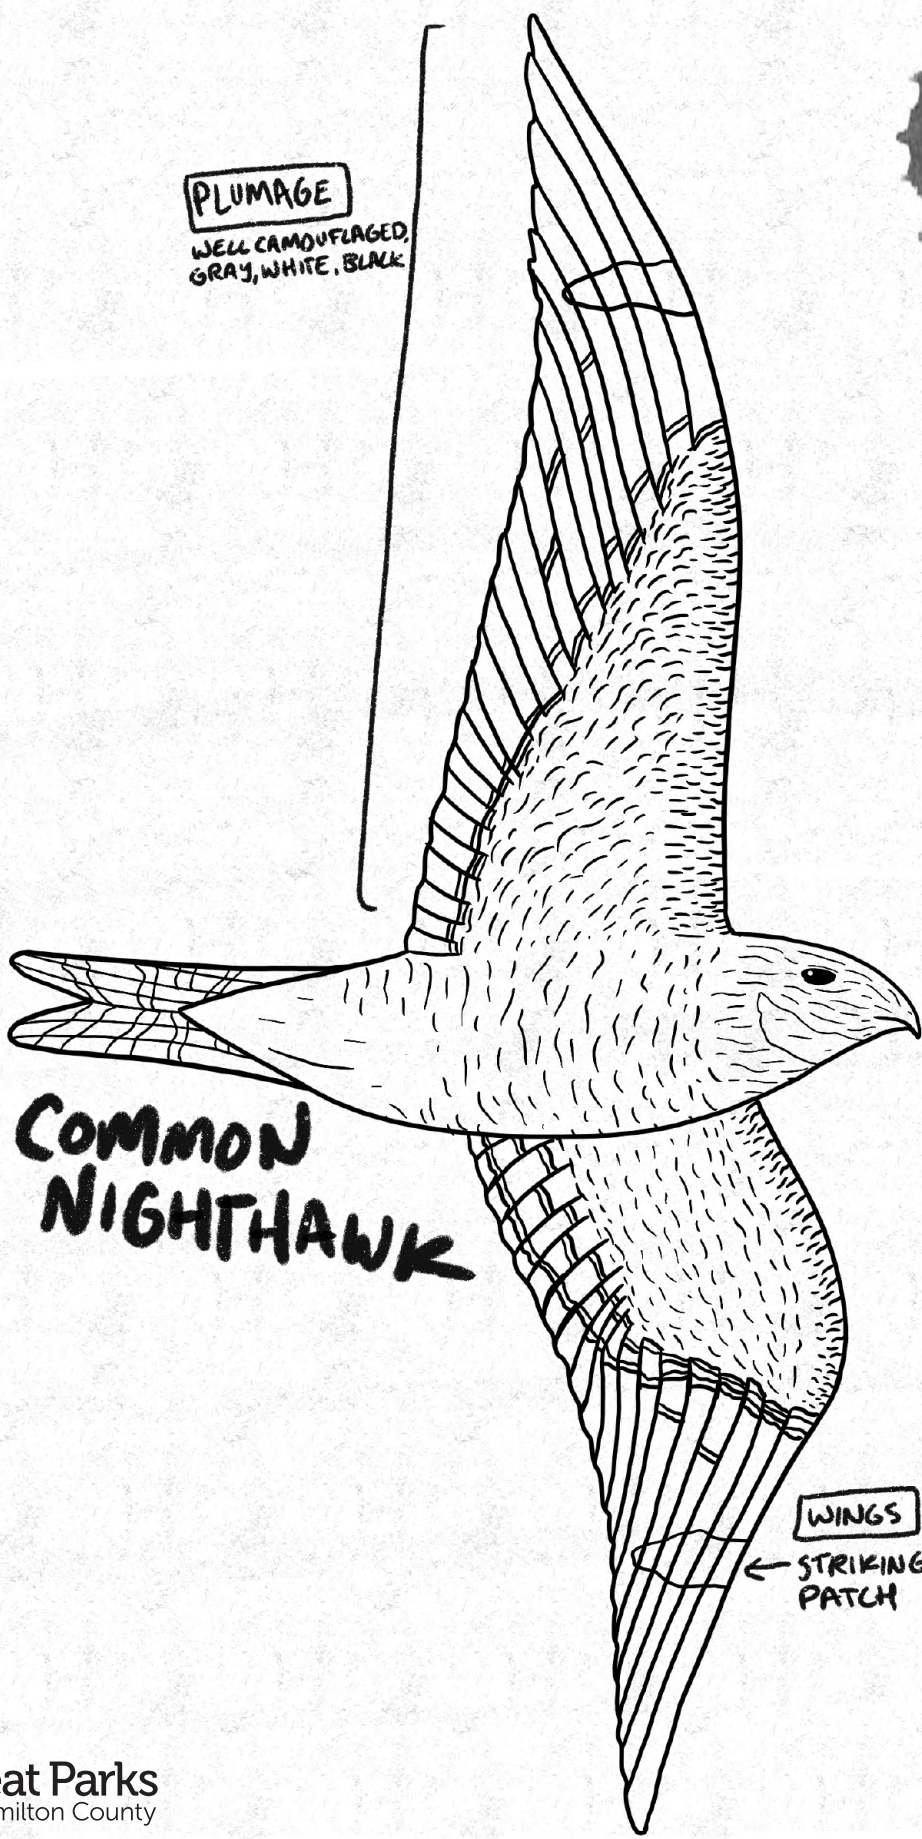

OHIO
SUMMER
RESIDENTS
NO. 6

PLUMAGE
WELL CAMOUFLAGED,
GRAY, WHITE, BLACK

SIZE
MEDIUM-SIZED,
LARGER THAN A
PURPLE MARTIN

**COMMON
NIGHTHAWK**

WINGS

← STRIKING WHITE
PATCH